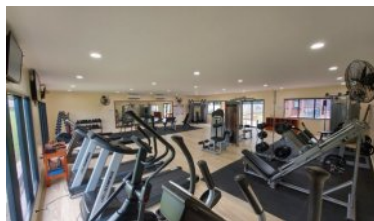

## GETAWAY TO BEAUTIFUL BULOLO COUNTRY CLUB

- Swimming Pool
- Gymnasium & Sauna
- Family BBQ Area
- Children's Playground
- Tennis / Basketball Court
- Bar & Restaurant facilities.

*Your Perfect Rural Retreat*

### ACCOMMODATION RATES

Comfortable accommodation is provided onsite with over 20 fully serviced and air conditioned ensuite bungalows. Laundry Service also available.

**K300/night - Single Studio**

**K405/night - Bungalow Room**